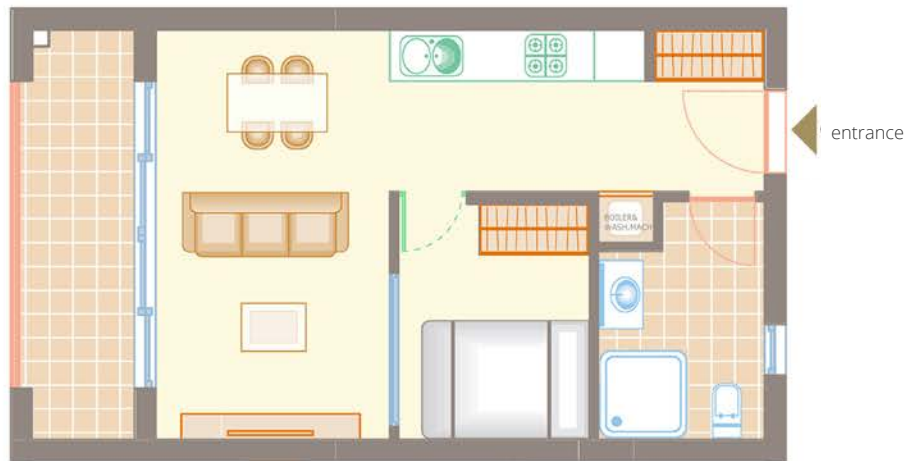

101-B / Block 1 / First floor

Apartment Type : **1 Bedroom Smart**

Apartment Area : **40 sqm**

Terrace : **6.7 sqm**

Gross Area : **46.7 sqm**

101-B / Block 1 / First floor

101-B / Block 1